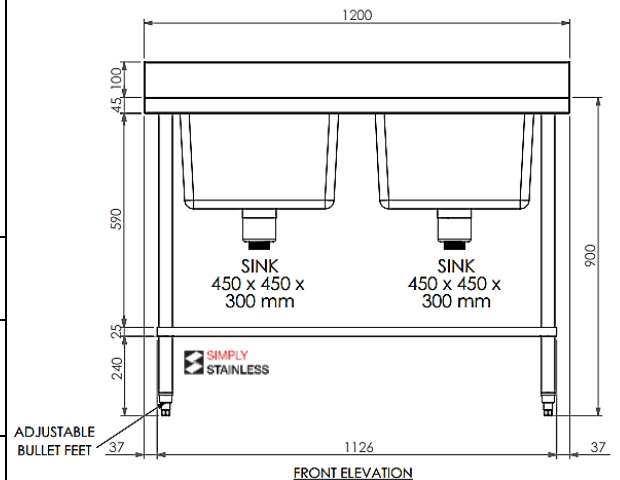

SIMPLY STAINLESS

www.simplystainless.com

SPECIFICATION	
Tops	High quality 304 grade stainless steel, 1.0mm gauge, no. 4 finish, 1 of 450 x 450 x 300 welded bowl w/ sink waste, 100mm upstand (150mm bevelled upstand on 700 series), 20mm wet edge, 60 litre bowls (70 litre on 2400mm), supplied with 2 x Watermark approved 90mm waste with basket
Top hat channel	Reinforcing Channel made from 1.0mm stainless steel
Frames	38mm round stainless steel tube, satin polished, machined collars, Adjustable bullet feet
Undershelves	22mm stainless pipe, high quality stainless steel, welded collars

IND - 06	DOUBLE BENCH BOWL	
	Product Code	Dimensions
	IND - 06.6.1200	1200mm x 600mm x 900mm
	IND - 06.6.1500	1500mm x 600mm x 900mm
	IND - 06.6.1800	1800mm x 600mm x 900mm
	IND - 06.6.2100	2100mm x 600mm x 900mm
	IND - 06.6.2400	2400mm x 600mm x 900mm (2 of 600 x 450 x 300 bowls)
	IND - 06.7.1200	2400mm x 600mm x 900mm (150mm bevelled upstand)
	IND - 06.7.1500	1200mm x 700mm x 900mm (150mm bevelled upstand)
	IND - 06.7.1800	1500mm x 700mm x 900mm (150mm bevelled upstand)
	IND - 06.7.2100	1800mm x 700mm x 900mm (150mm bevelled upstand)
	IND - 06.7.2400	2400mm x 700mm x 900mm (2 of 600 x 450 x 300 bowls) (150mm bevelled upstand)